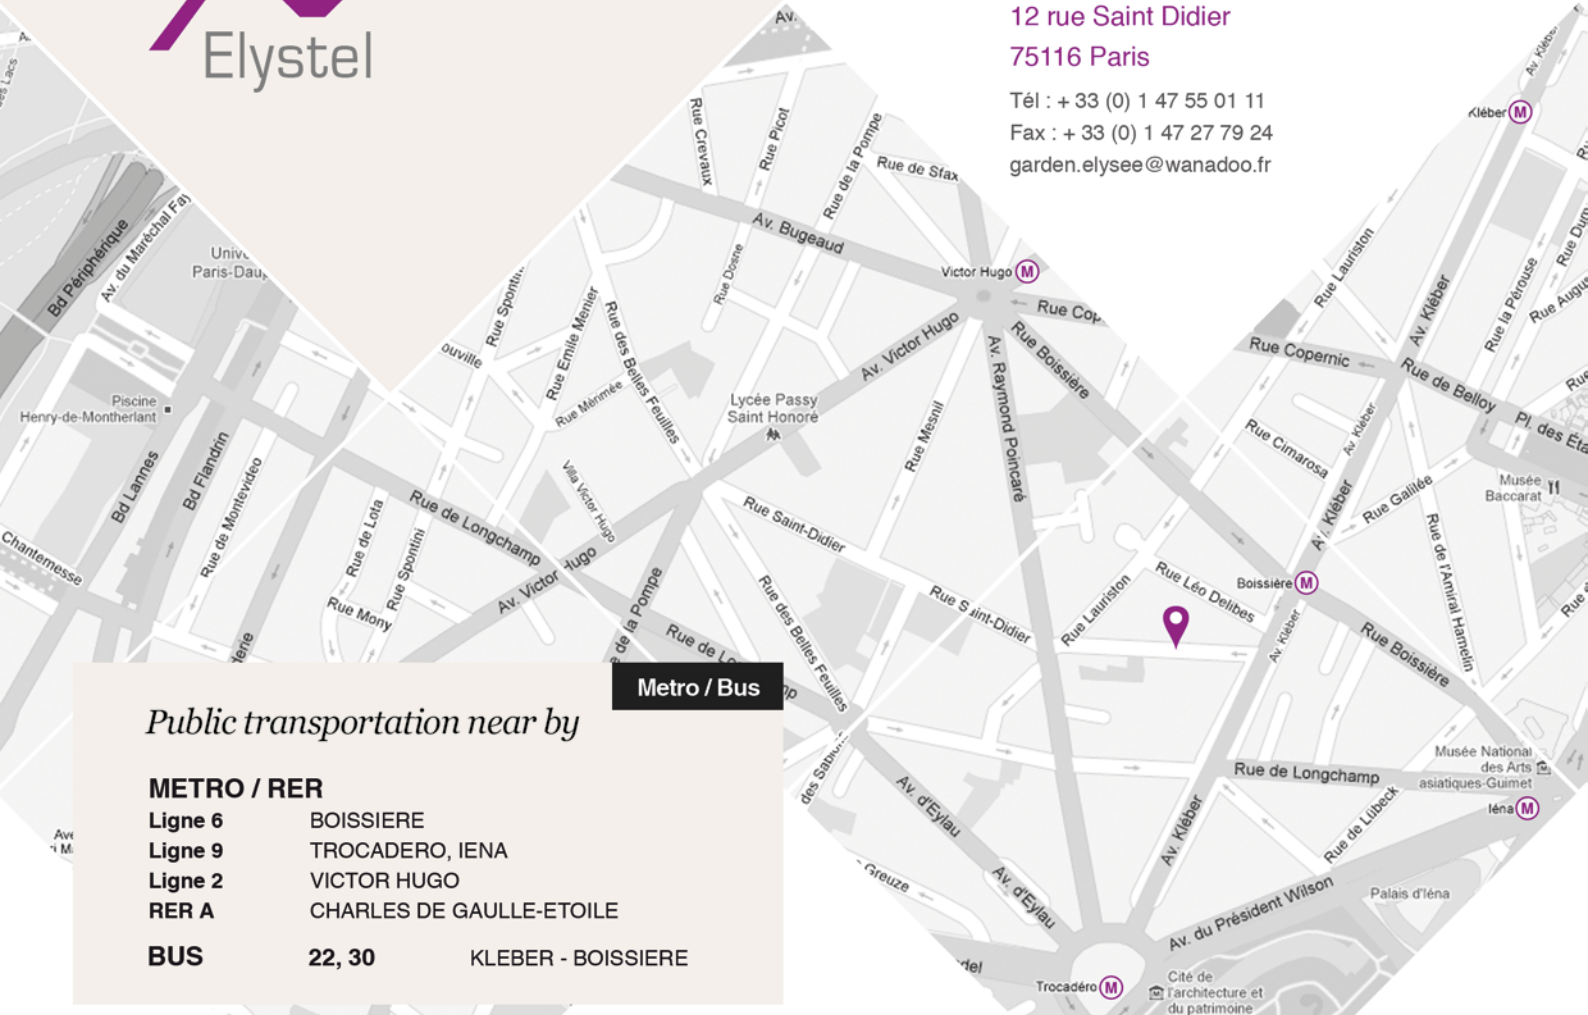

Hôtel Garden Elysée ***

12 rue Saint Didier

75116 Paris

Tél : + 33 (0) 1 47 55 01 11

Fax : + 33 (0) 1 47 27 79 24

garden.elysee@wanadoo.fr

Public transportation near by

METRO / RER

- **Ligne 6** BOISSIERE
- **Ligne 9** TROCADERO, IENA
- **Ligne 2** VICTOR HUGO
- **RER A** CHARLES DE GAULLE-ETOILE

- **BUS** 22, 30 KLEBER - BOISSIERE

By car

Getting to the hotel by car

From North of Paris

- Upon arrival in Paris follow "Périphérique Ouest"
- On the "Périphérique" exit at "Porte Maillot/Bois de Boulogne"
- Turn left towards "Porte Maillot/Palais des Congrès"
- At the roundabout take the 4th exit "Avenue de la Grande Armée"
- Continue to the "Place de l'Étoile" and take the 3rd exit
- Take the "Avenue Kléber" of 1km
- Turn right "Rue Saint Didier" to number 12

From South of Paris

- Upon arrival in Paris follow "Périphérique Ouest"
- On the "Périphérique" exit at "Porte de la Muette"
- Turn right "Avenue de Saint Cloud" and continue 1,5km to the "Place du Trocadéro"
- Take the 3rd exit "Avenue Kléber", up the street for 100m
- Take the "Rue Saint Didier" on your left, the hotel is at number 12

Public transportation

Getting to the hotel by public transportation

From Charles de Gaulle airport

- Take RER B in direction of "Orsay Ville" and get off at "Châtelet-les-Halles"
- Take RER A in direction of "Poissy/St Germain en Laye/Cergy" and get off at "Charles de Gaulle-Etoile"
- Take Métro 6 in direction of "Nation" and get off at "Boissière"
- Cross "Avenue Kléber" and continue 20m the direction of "Trocadéro"
- Street "Saint Didier" is on your right
- Go up the street until number 12

From Orly airport

- Take "Orly Bus" at "Orly Ouest" and get off at "Denfert Rochereau"
- Take Métro 6 in direction of "Charles de Gaulle-Étoile" and get off at "Boissière"
- Cross "Avenue Kléber" and continue 20m in direction of "Trocadéro"
- Street "Saint Didier" is on your right
- Go up the street until number 12